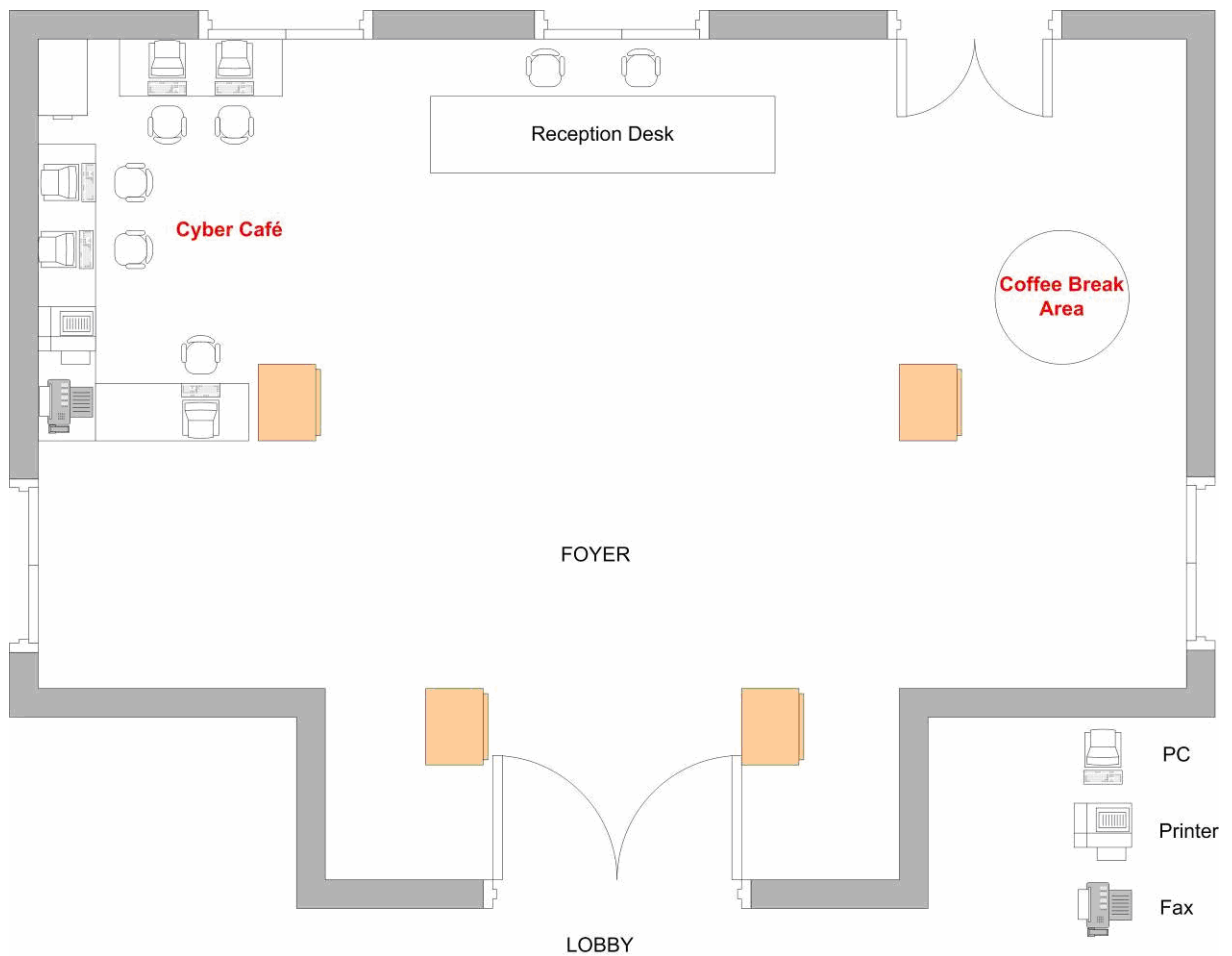

Hotel Entrance

Lobby

D.João Room Foyer

PAGE BLANK

## CYBER CAFE LAYOUT

The PC's will be distributed according to it's planned use: 4 for Internet VPN access and 1 for demonstrations. All 5 PC's will be networked. A networked laser printer and a fax machine will also be available

A small rack will be used for the switch, ADSL Router and VPN Cisco, and will be placed in the room's corner.

PAGINA DEIXADA PROPOSITADAMENTE EM BRANCO